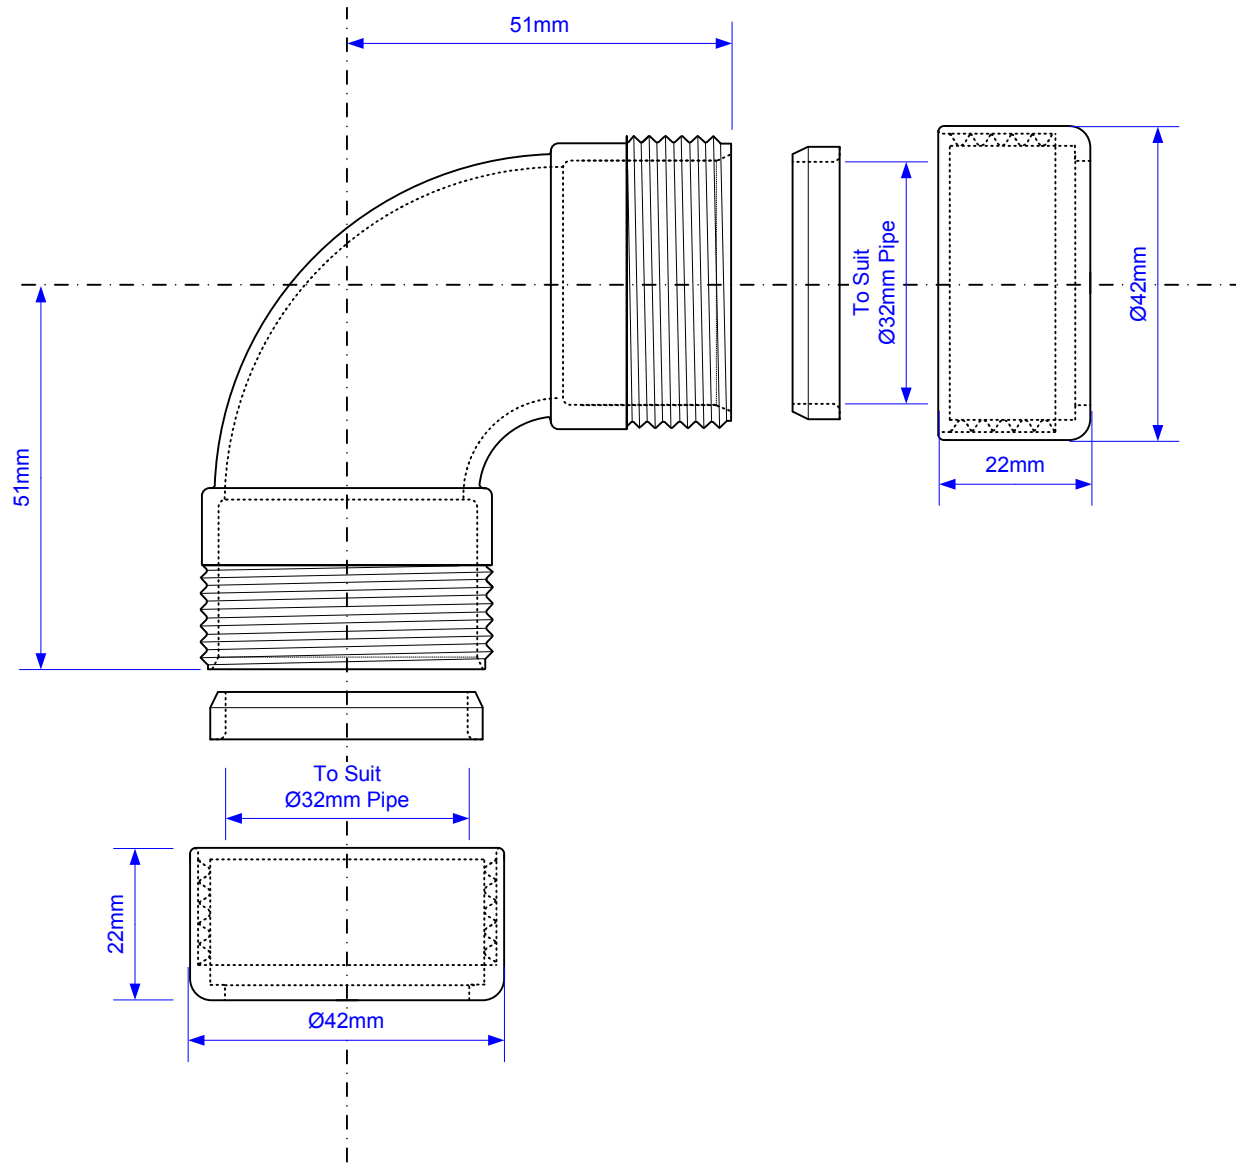

Code:

32A-CB

Drawing verified correct as of:

12/03/2015
RM

DRAWN BY

RM

SCALE

1: 1

REVISED

09/01/2008, 10/11/2011, 03/06/2014
12/03/2015

FILENAME

32A-CB.VSD

DATE

12/03/2015