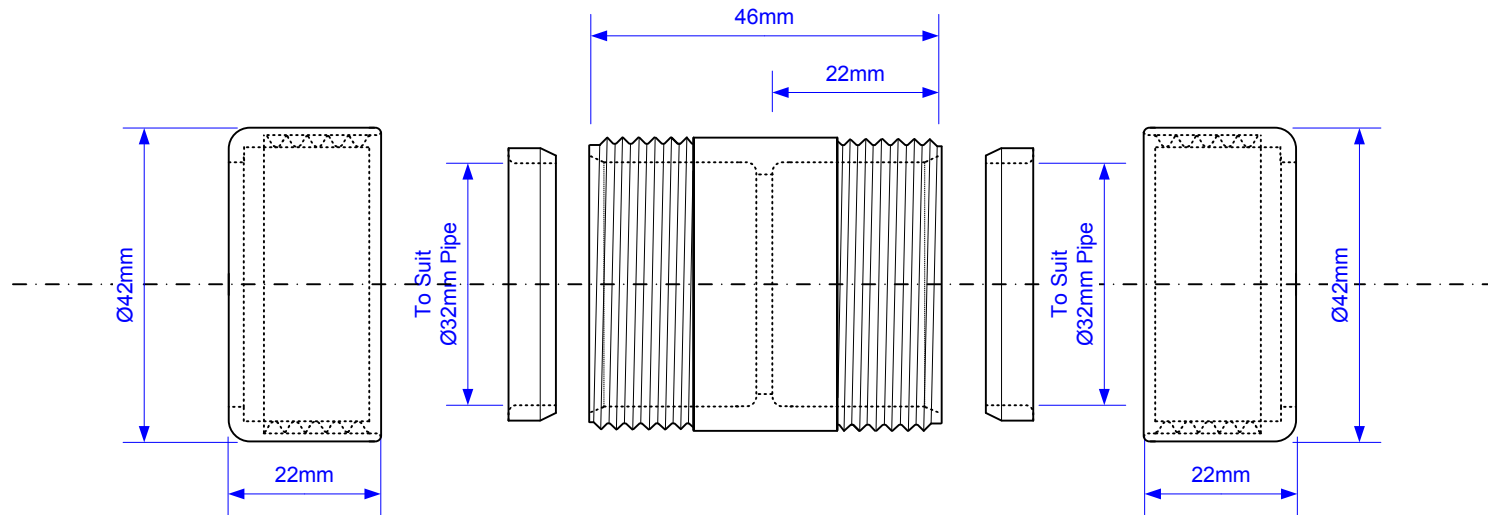

Code:

32G-CB

32mm BRASS CP
STRAIGHT CONNECTOR

Drawing verified correct as of:

03/06/2014
RM

DRAWN BY

RM

REVISED

10/11/2011, 03/06/2014

FILENAME

32G-CB.VSD

SCALE

1: 1

DATE

03/06/2014