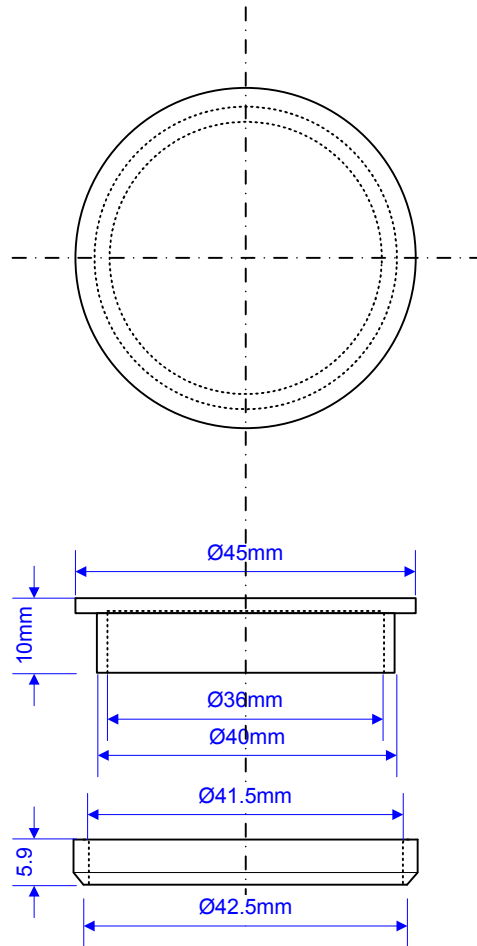

Code:

40K-CB

Drawing verified  
correct as of:

02/03/2015  
RM

DRAWN BY

TC, RM

REVISED

SCALE