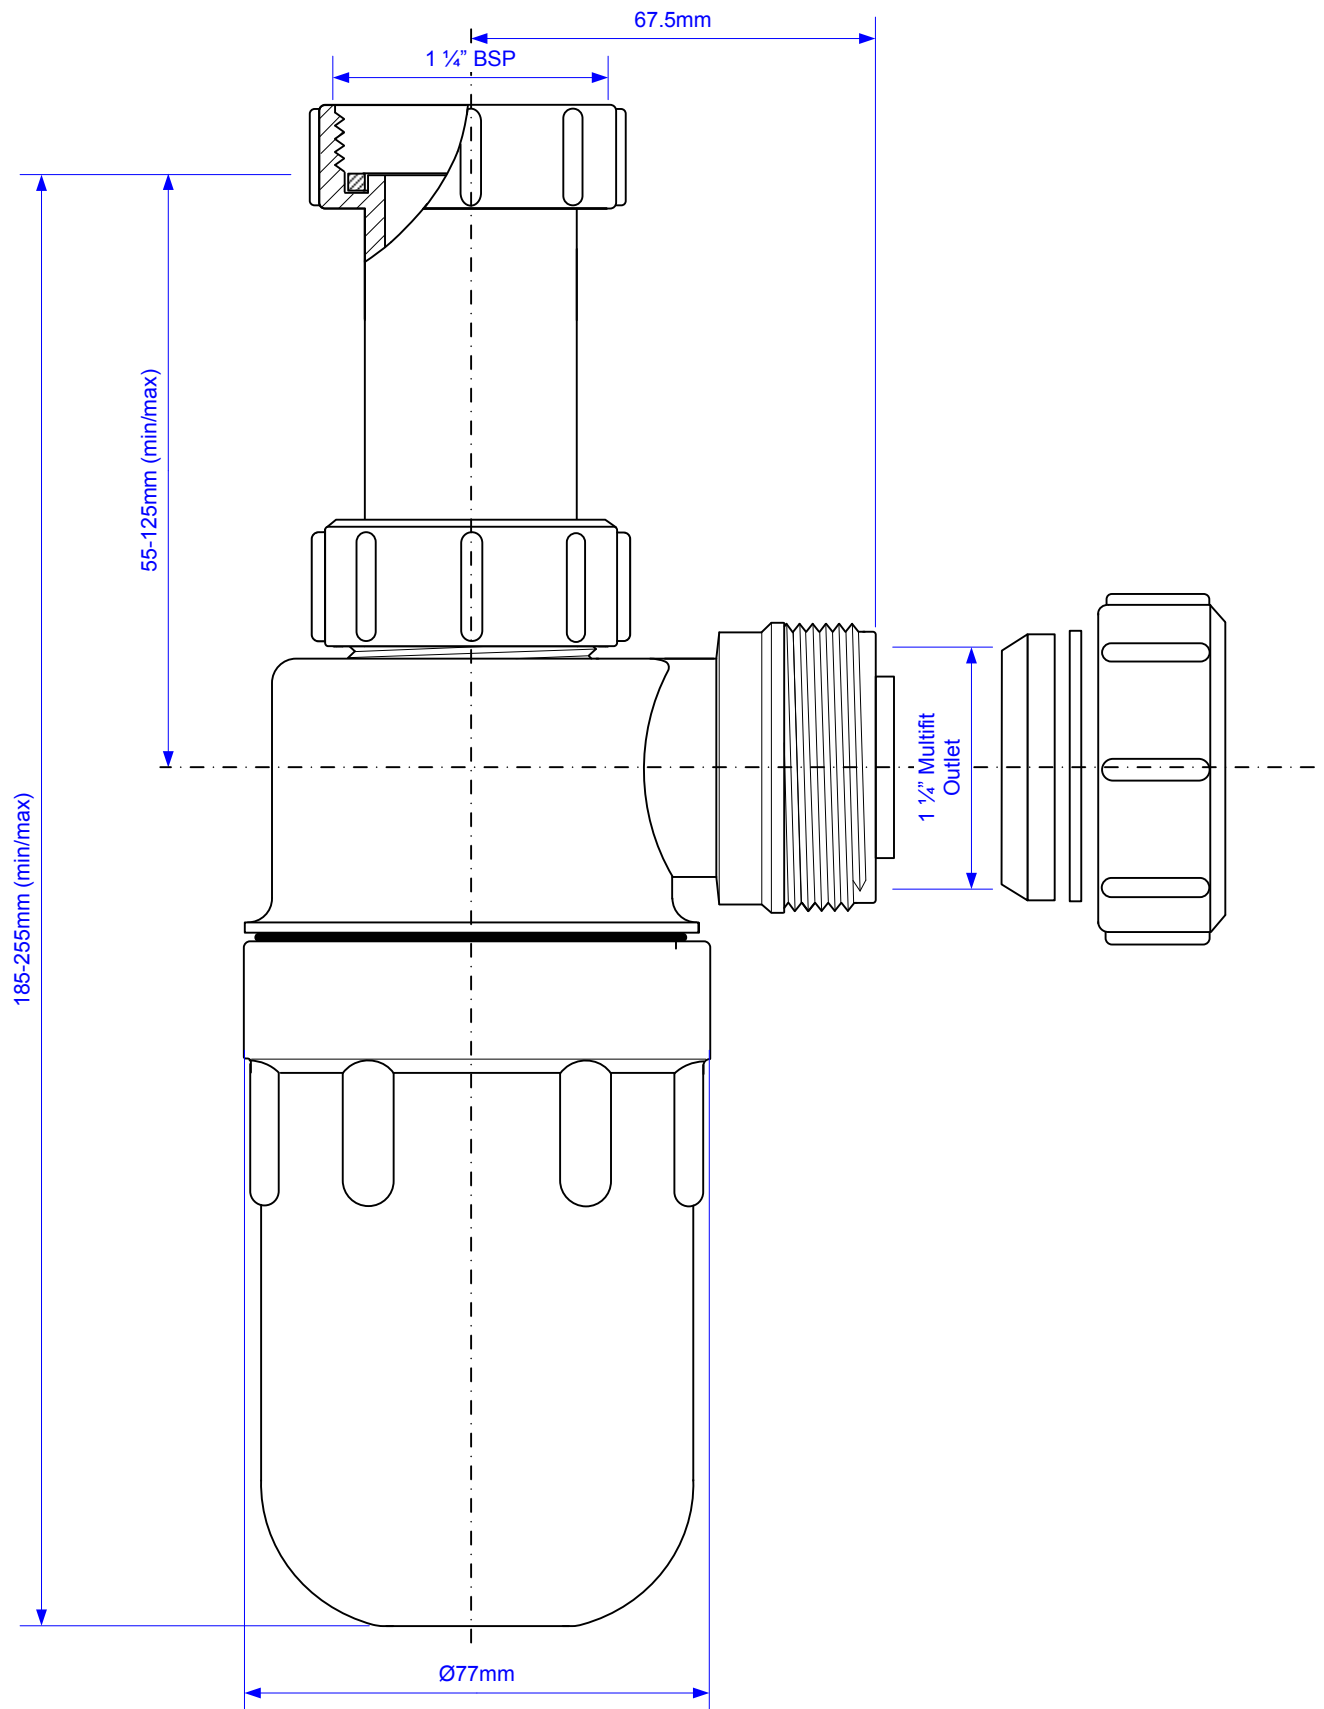

Code:

A10AR-CP

Chrome Plated

Drawing verified
correct as of:

11/09/2014
RM

DRAWN BY

RM

REVISED

11/09/2014

SCALE

1: 1.25

FILENAME

A10AR-CP.VSD

DATE

11/09/2014