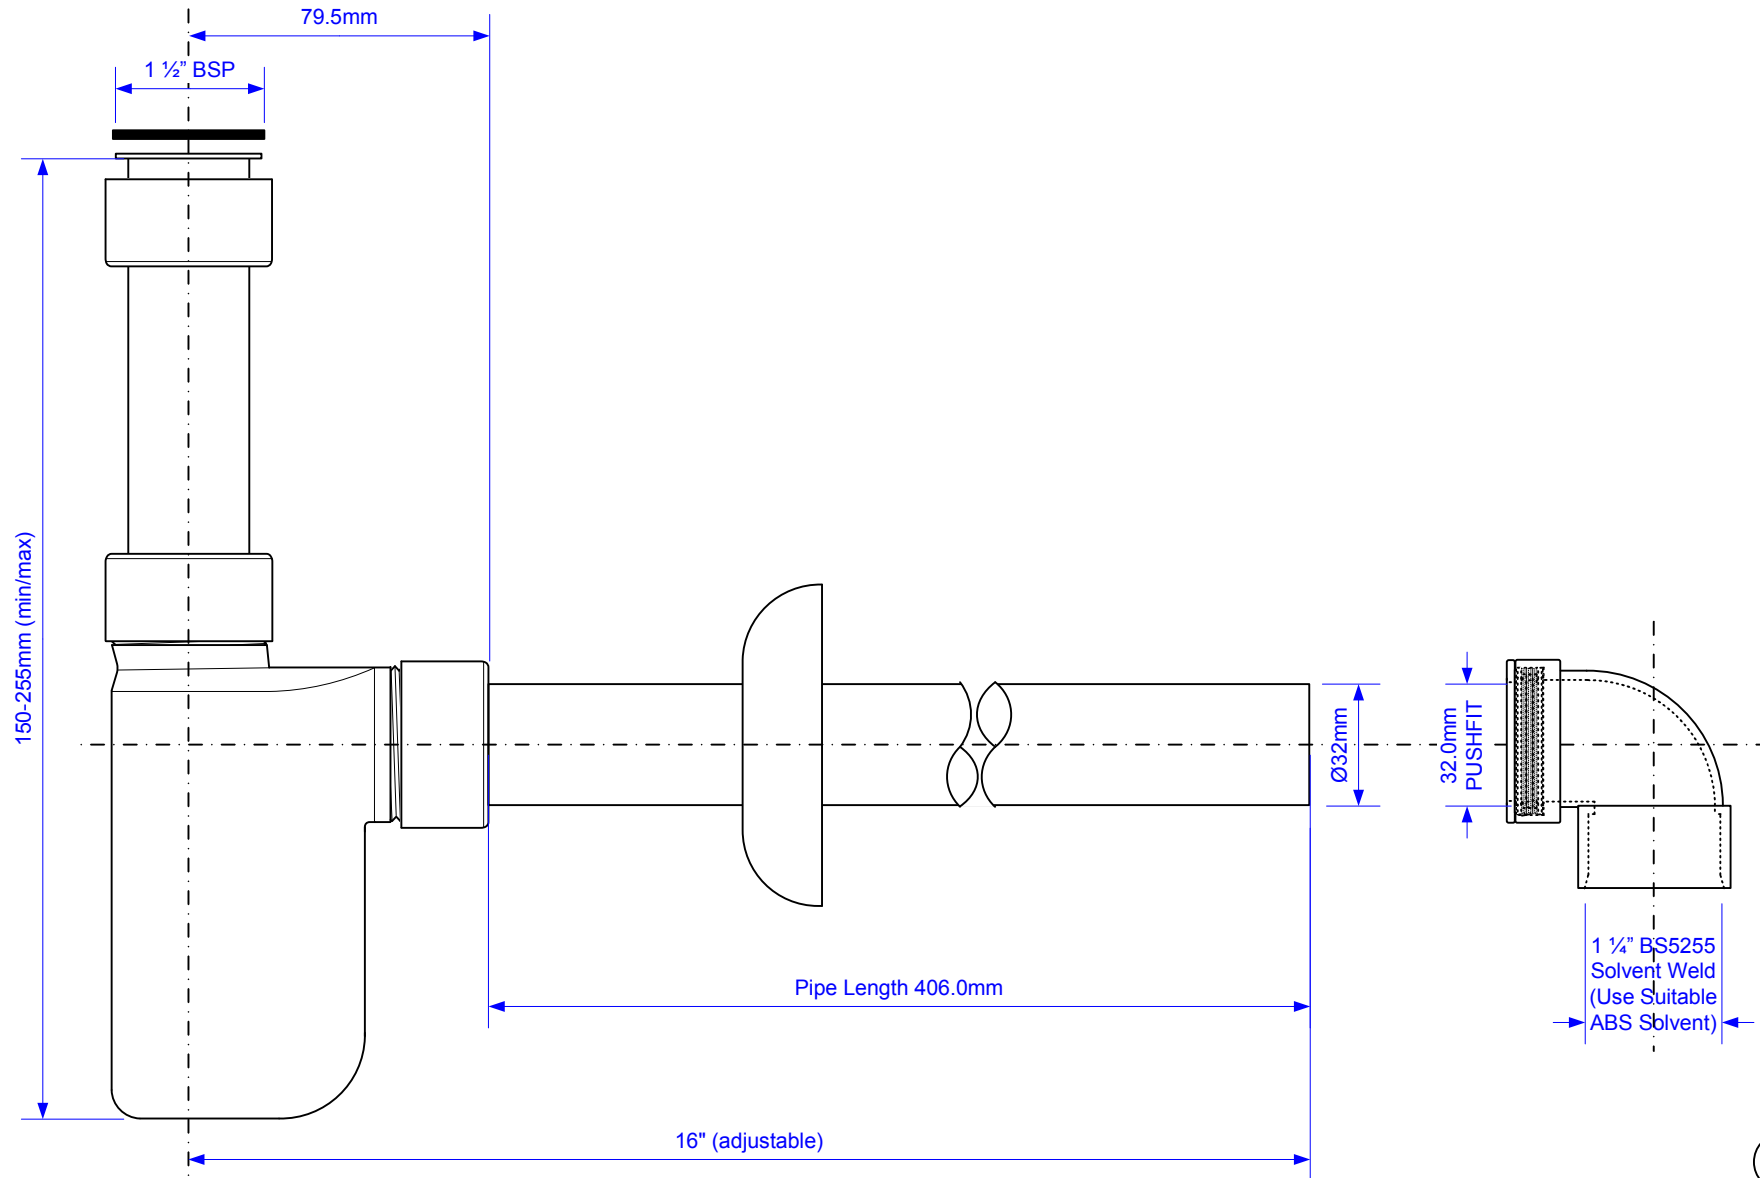

Code:

A32UK-CB

© McALPINE
01/07/2011

Drawing verified correct as of:

01/07/2011
C McM

DRAWN BY

C McM

REVISED

7.1.11, 01/07/2011 (RM)

SCALE

1:2

FILENAME

A32UK-CB.VSD

DATE

01/07/2011