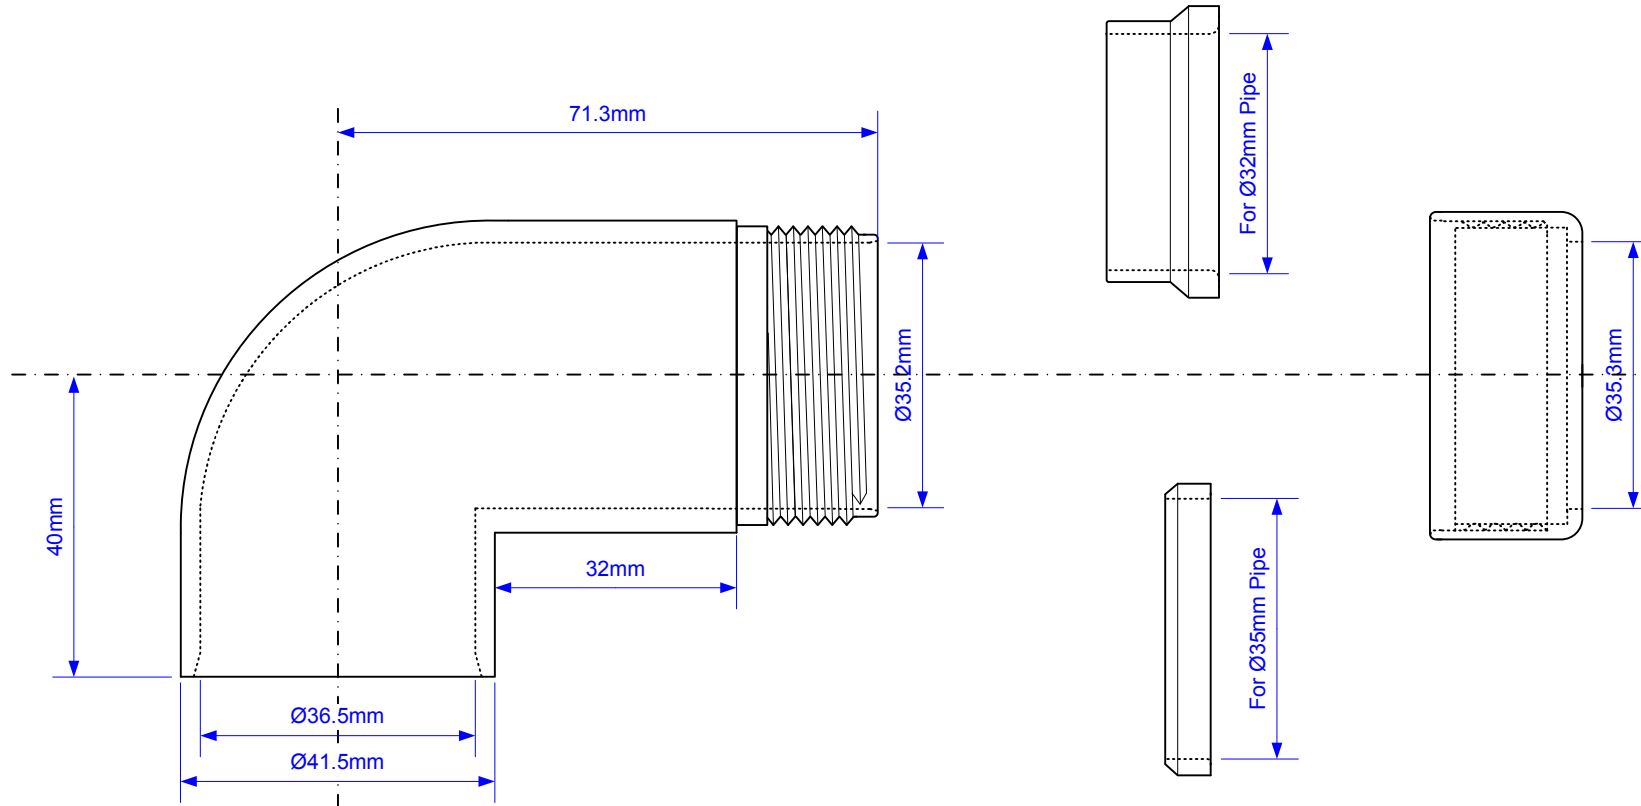

Code:

ABS32/35A-CB-L

Drawing verified correct as of:

24/04/2017
RM

DRAWN BY

RM

REVISED

24/04/2017

FILENAME

ABS32-35A-CB-L.VSD

SCALE

1: 1

DATE

24/04/2017