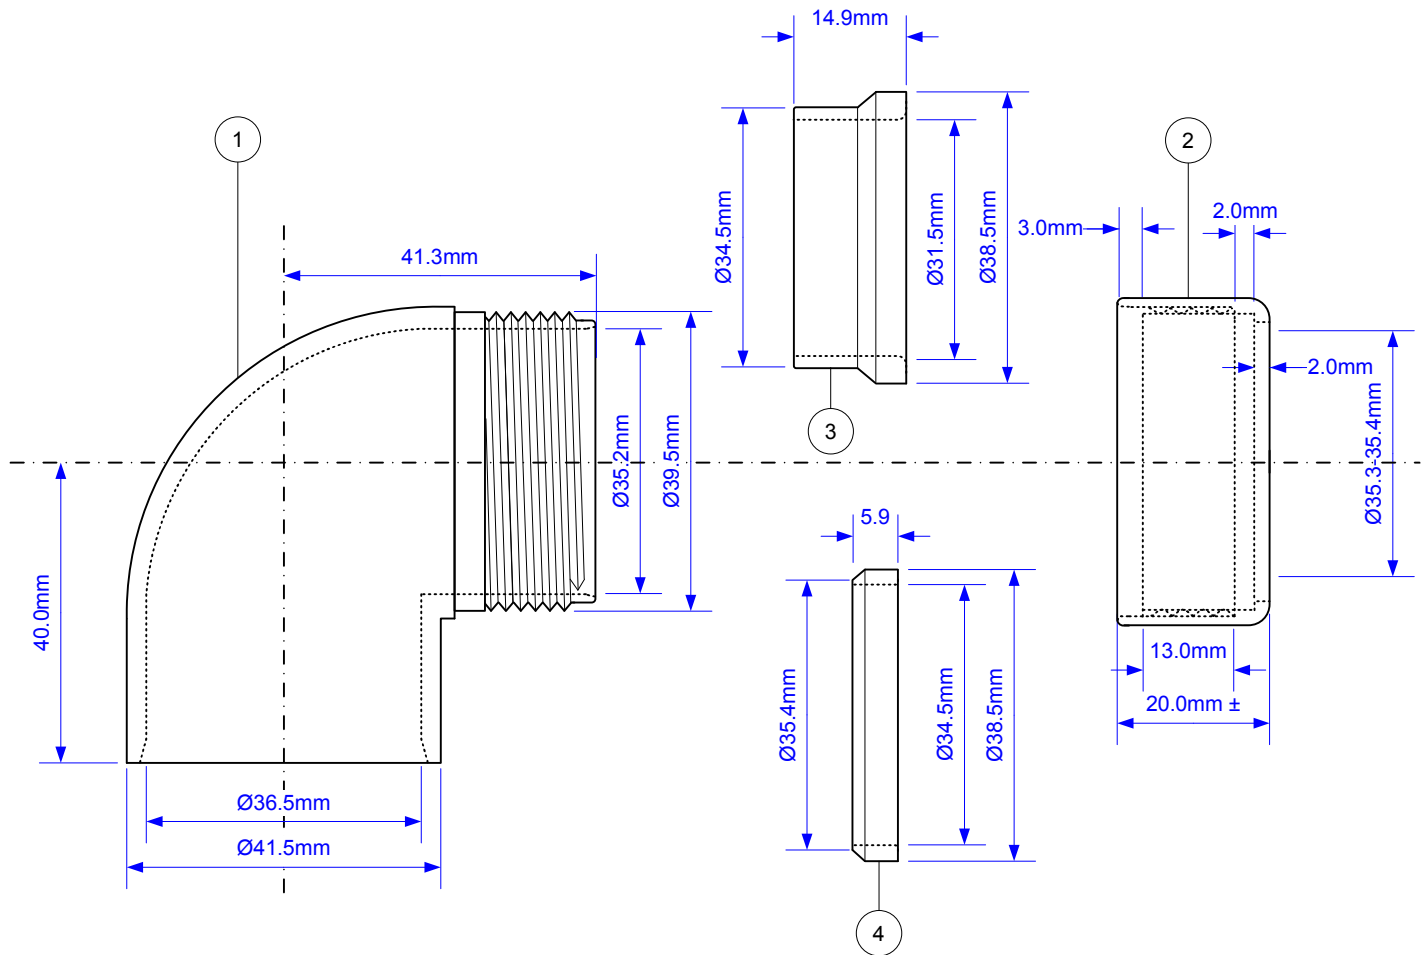

Code:

ABS32/35A-CB

| Part No. | Code |
|----------|----------------|
| 1 | ABS32/35ABODY |
| 2 | P-CPB-35-NUT |
| 3 | R/SEAL-35X32-D |
| 4 | R/SEAL-35X35-B |

Drawing verified
correct as of:

30/08/2012
RM

DRAWN BY

CMcG

REVISED

30/08/2012 (RM)

FILENAME

ABS32~35A-CB.VSD

SCALE

1: 1

DATE