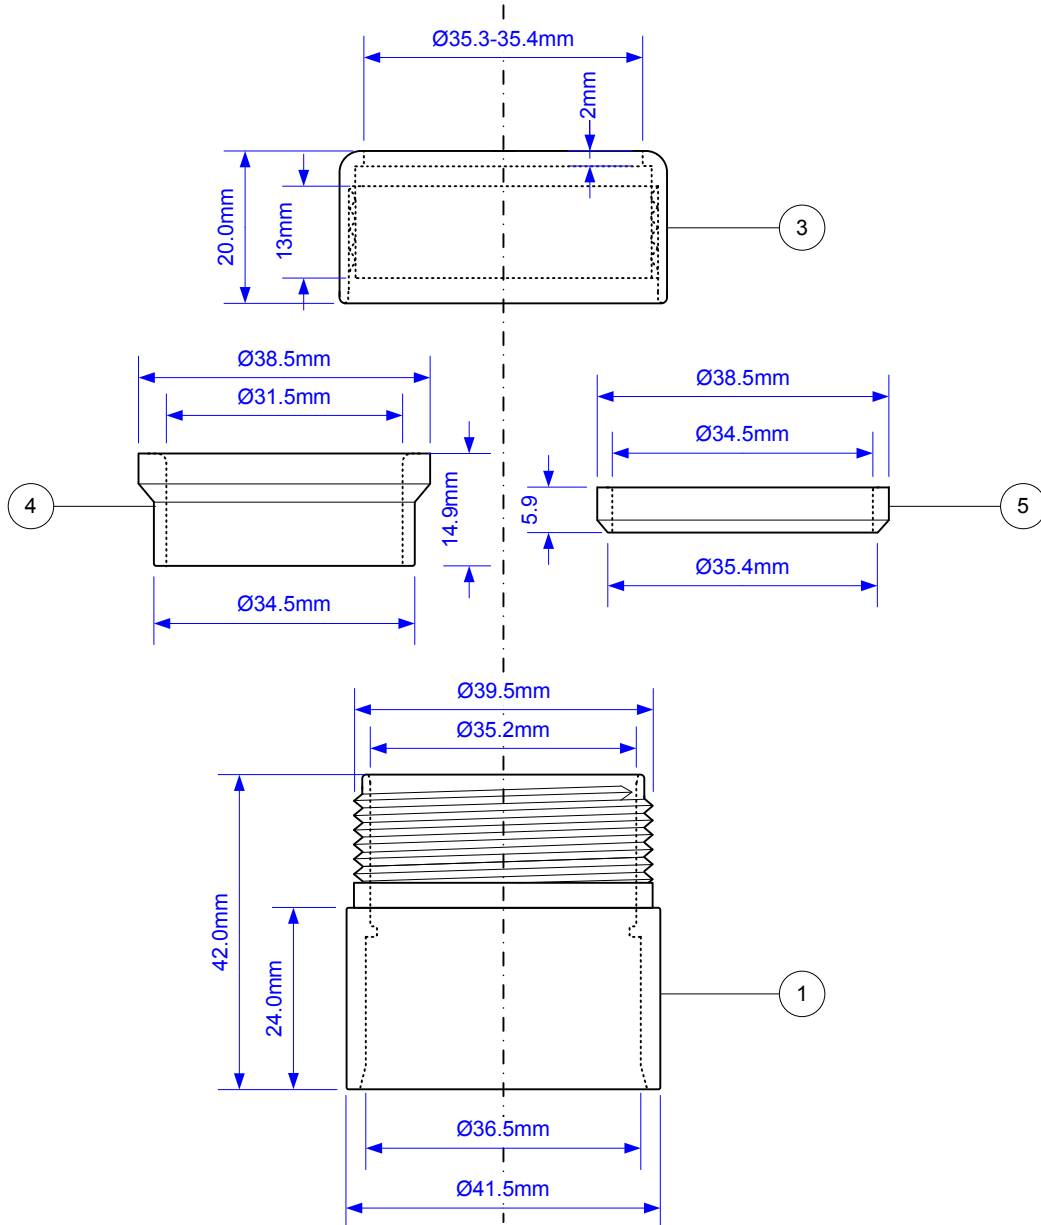

Code:

ABS32/35G-CB

| Part No. | Code |
|----------|----------------|
| 1 | ABS32/35GBODY |
| 2 | P-B-S150X200MC |
| 3 | P-CPB-35-NUT |
| 4 | R/SEAL-35X32-D |
| 5 | R/SEAL-35X35-B |

Drawing verified
correct as of:

9/8/12
CMcG

DRAWN BY

CMcG

REVISED

SCALE

1: 1

FILENAME

ABS32-35G-CB.VSD