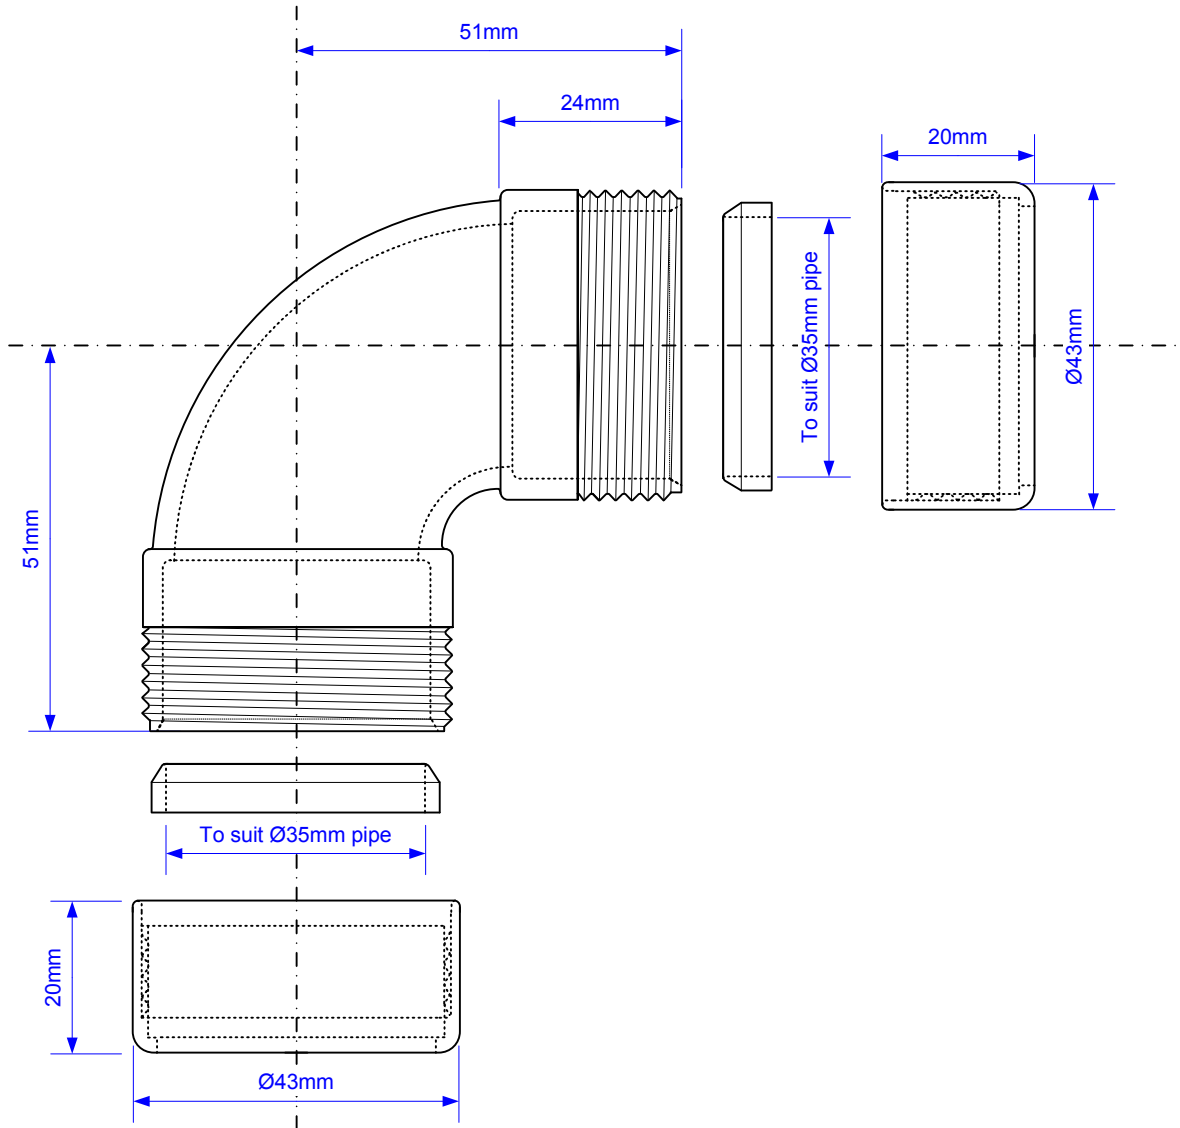

Code:

35A-CB

© McALPINE
09/01/2008

Drawing verified correct as of:

10/03/2015
RM

DRAWN BY

RM

REVISED

12/06/2014, 10/03/2015

FILENAME

35A-CB.VSD

SCALE

1:1

DATE

10/03/2015