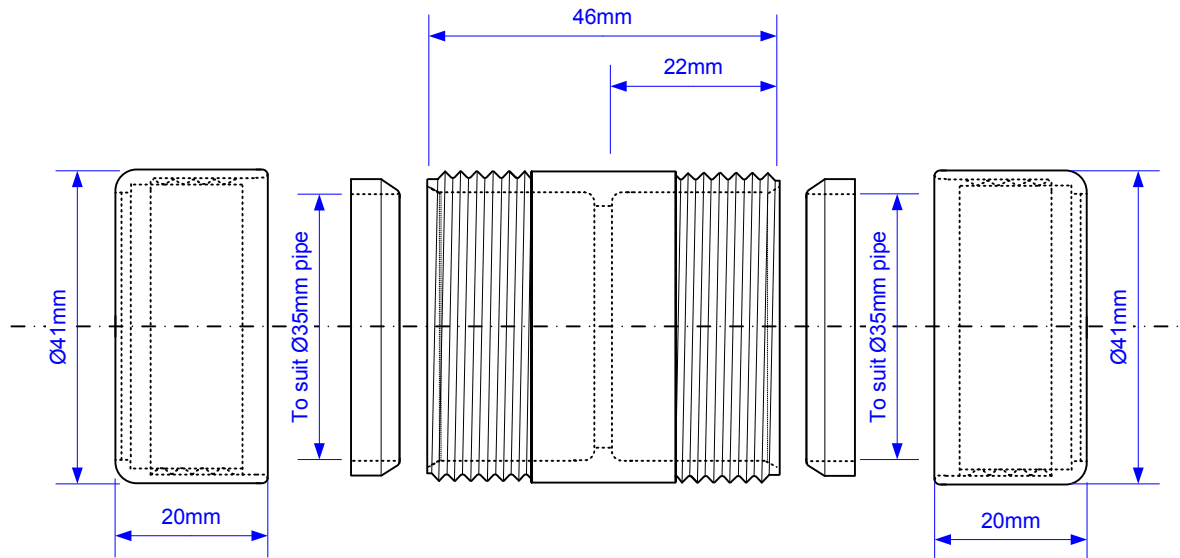

Code:

35G-CB

35mm BRASS CP STRAIGHT CONNECTOR

© McALPINE
09/01/2008

Drawing verified correct as of:

13/06/2014
RM

DRAWN BY

RM

REVISED

13/06/2014

FILENAME

35G-CB.VSD

SCALE

1: 1

DATE

13/06/2014