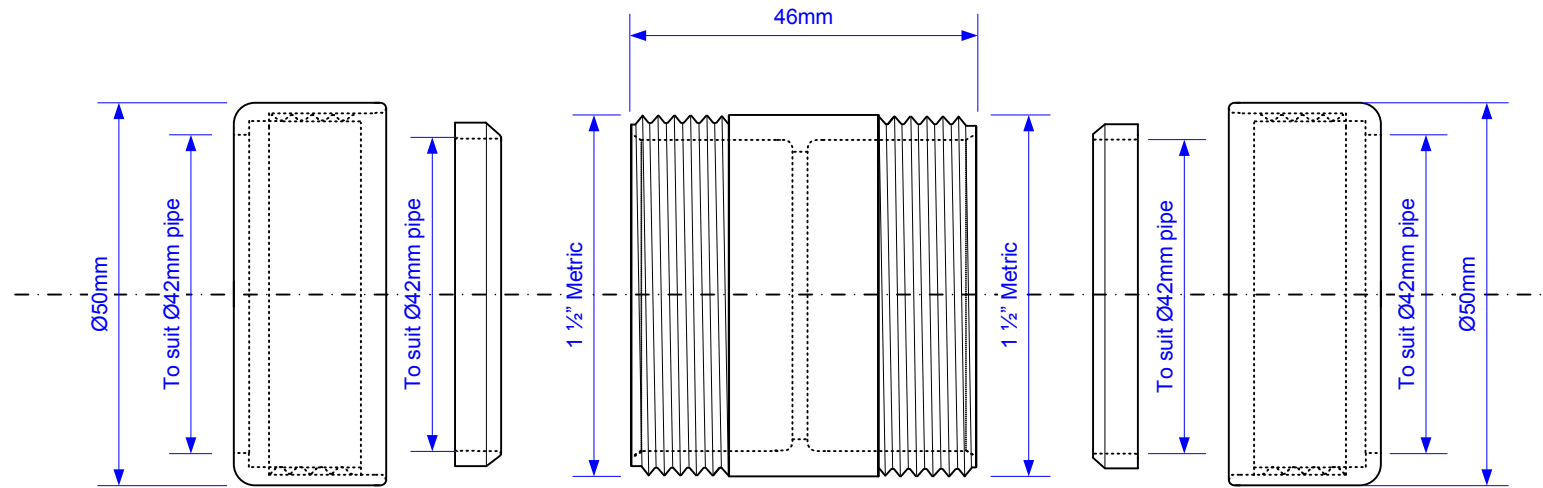

# 42G-CB

© McALPINE  
09/01/2008

Drawing verified correct as of: 13/03/2014  
RM

DRAWN BY: RM

REVISED: 13/03/2014  
SCALE: 1:1

FILENAME: 42G-CB.VSD  
DATE: 13/03/2014