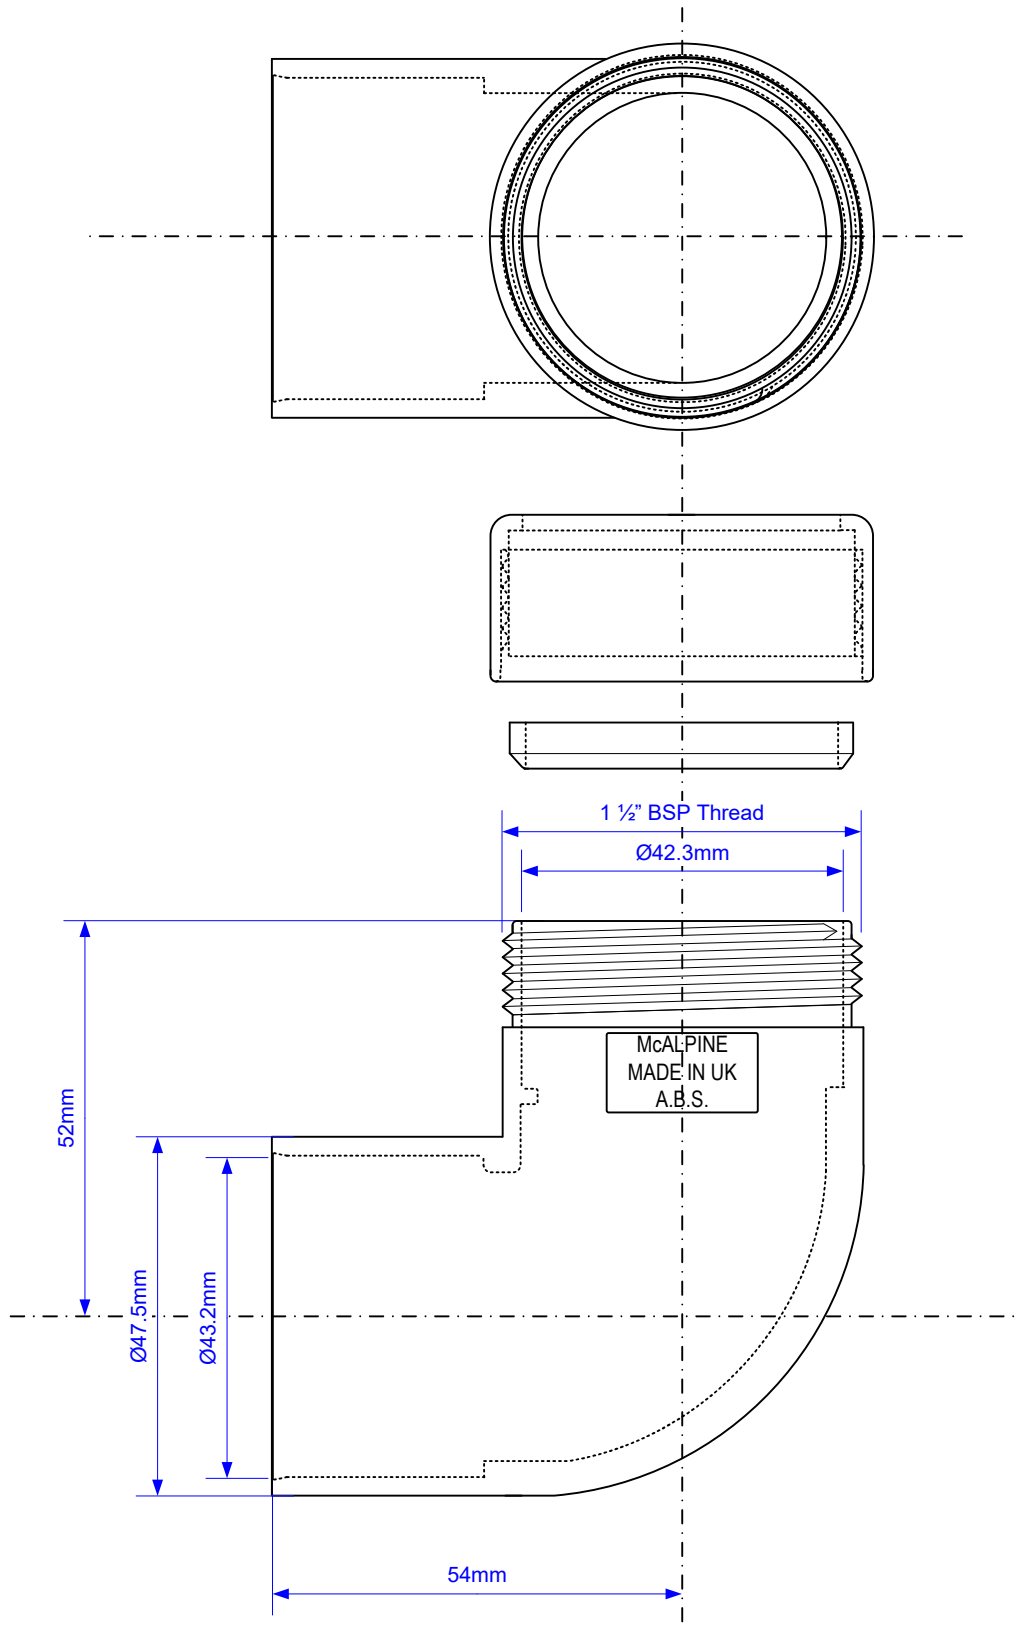

Code:

ABS42/43A-CB

Drawing verified
correct as of:

08/02/2018
RM

DRAWN BY

RM

REVISED

SCALE

1: 1

FILENAME

ABS42~43A-CB.VSD

DATE

08/02/2018