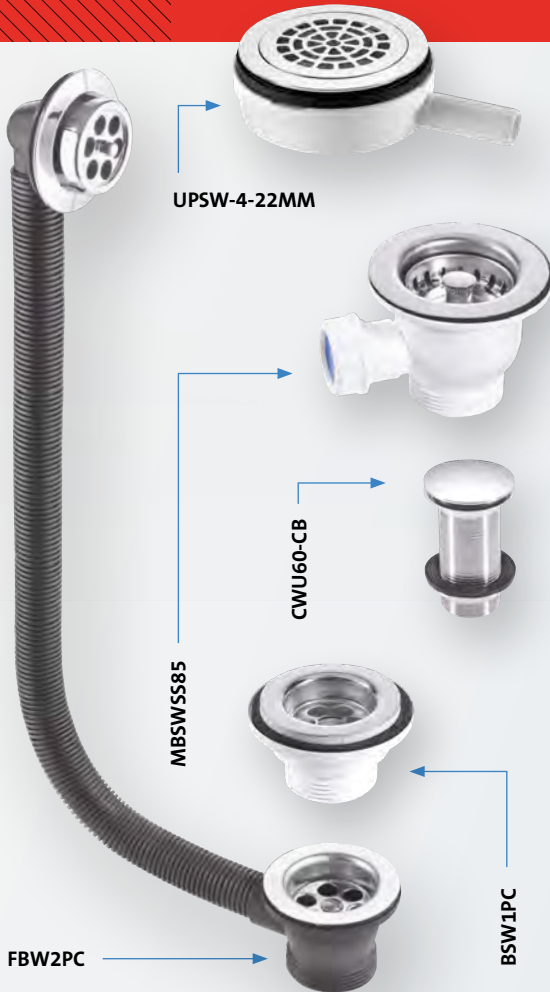

SECTION SEVEN

07

Waste Outlet Fittings & Waste Accessories

In your day-to-day work you'll always have challenges. That's why McAlpine has **designed and manufactured over 5,000 products**. We know that you want quality products that are **versatile and easy to install**, and that **don't leak**.

Our range of bath, basin, shower, sink and urinal waste outlet fittings consistently get **the best online reviews**. So fit **and forget** the best!

For further **technical information** on any of our products please **visit our website**